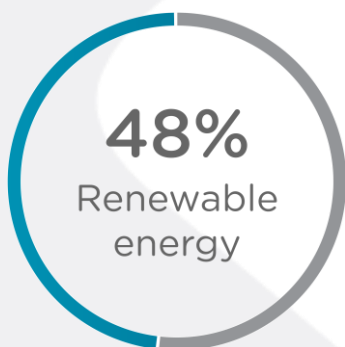

5^{*}

NABERS

ENERGY

This certificate certifies that

The GPT Group

Achieved 5.0 - star NABERS Energy Base
Building Rating for

800/808 Bourke Street, 800/808
Bourke Street, MELBOURNE, VIC
3000

This rating is valid until